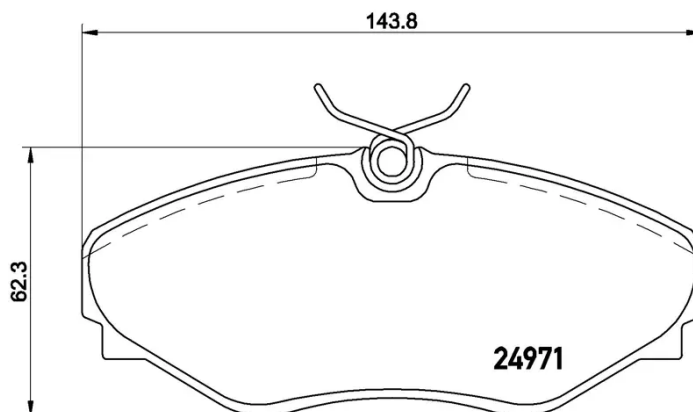

## P 68 055

The P 68 055 brake pad is synonymous with reliability

The Brembo brake pad guarantees ultimate safety when braking thanks to the use of more than 100 different compounds, designed according to the type of vehicle and use. Stopping distances reduced to a minimum, maximum driving comfort and silent operation are the most important features of Brembo materials. Brembo brake pads are supplied together with an extensive range of accessories and assembly kits for professional-standard installation.

### Technical specifications

EAN code <b>8020584103708</b>	Axle <b>Front</b>	Thickness <b>18 mm</b>
Width <b>144 mm</b>	Height <b>62 mm</b>	Braking system <b>Lucas</b>
Wear indicator <b>Without</b>	WVA number <b>24971</b>	Accessories <b>With anti-squeal shim</b> <b>With accessories</b> <b>With brake caliper bolts</b>