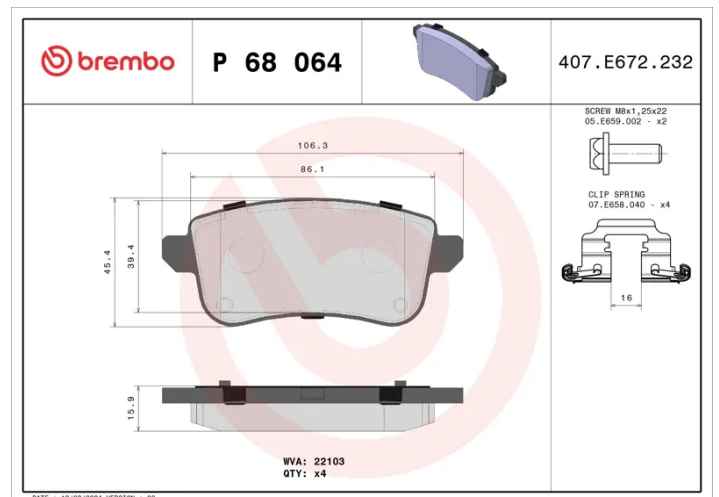

BRAKE PAD

P 68 064

The P 68 064 brake pad is synonymous with reliability

The Brembo brake pad guarantees ultimate safety when braking thanks to the use of more than 100 different compounds, designed according to the type of vehicle and use. Stopping distances reduced to a minimum, maximum driving comfort and silent operation are the most important features of Brembo materials. Brembo brake pads are supplied together with an extensive range of accessories and assembly kits for professional-standard installation.

- ✓ OE-equivalent
- ✓ Brembo quality
- ✓ ECE-R90 certificate
- ✓ Safety
- ✓ Performance
- ✓ Comfort
- ✓ With accessories

Technical specifications

EAN code 8020584080153	Axle Rear	Thickness 16 mm
Width 106 mm	Height 46 mm	Braking system Lucas
Wear indicator Without	WVA number 22103	Accessories With anti-squeal shim With accessories With brake caliper bolts