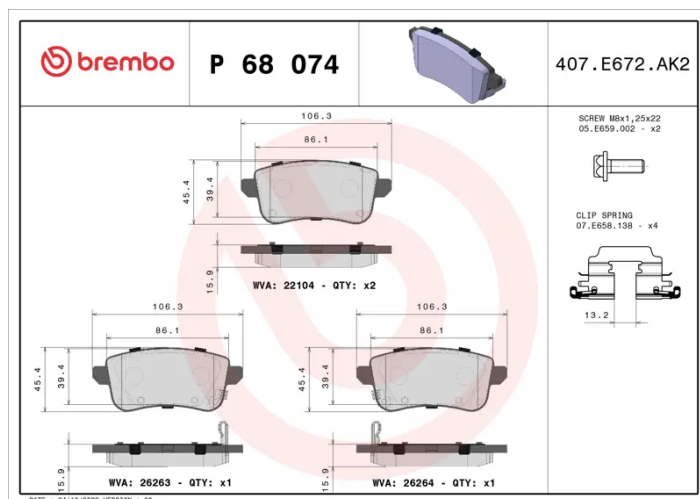

BRAKE PAD

P 68 074

The P 68 074 brake pad is synonymous with reliability

The Brembo brake pad guarantees ultimate safety when braking thanks to the use of more than 100 different compounds, designed according to the type of vehicle and use. Stopping distances reduced to a minimum, maximum driving comfort and silent operation are the most important features of Brembo materials. Brembo brake pads are supplied together with an extensive range of accessories and assembly kits for professional-standard installation.

- ✓ OE-equivalent
- ✓ Brembo quality
- ✓ ECE-R90 certificate
- ✓ Safety
- ✓ Performance
- ✓ Comfort
- ✓ With accessories

Technical specifications

EAN code 8020584122877	Axle Rear	Thickness 16 mm
Width 106 mm	Height 45 mm	Braking system TRW
Wear indicator Acoustic	WVA number 22104,26263,26264	Accessories With accessories With anti-squeal shim With brake caliper bolts