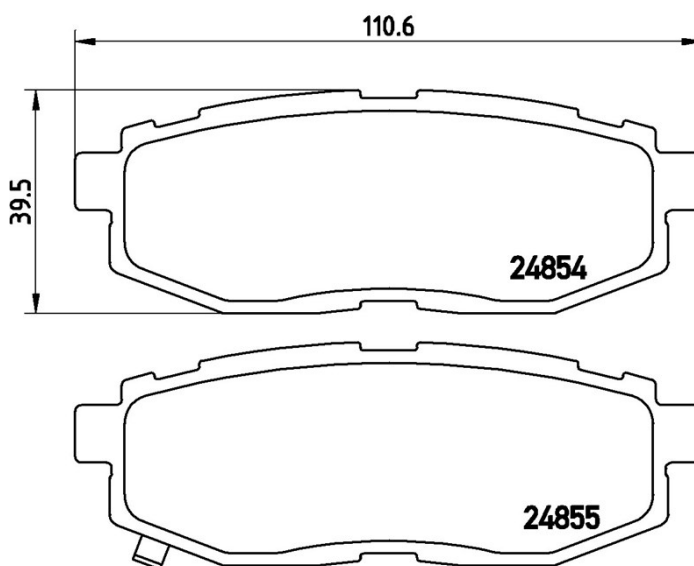

BRAKE PAD

P 78 018

The P 78 018 brake pad is synonymous with reliability

The Brembo brake pad guarantees ultimate safety when braking thanks to the use of more than 100 different compounds, designed according to the type of vehicle and use. Stopping distances reduced to a minimum, maximum driving comfort and silent operation are the most important features of Brembo materials. Brembo brake pads are supplied together with an extensive range of accessories and assembly kits for professional-standard installation.

- ✓ OE-equivalent
- ✓ Brembo quality
- ✓ ECE-R90 certificate
- ✓ Safety
- ✓ Performance
- ✓ Comfort
- ✓ With accessories

Technical specifications

EAN code 8020584090862	Axle Rear	Thickness 16 mm
Width 111 mm	Height 40 mm	Braking system NBK
Wear indicator Acoustic	WVA number 24855,24854	Accessories With accessories