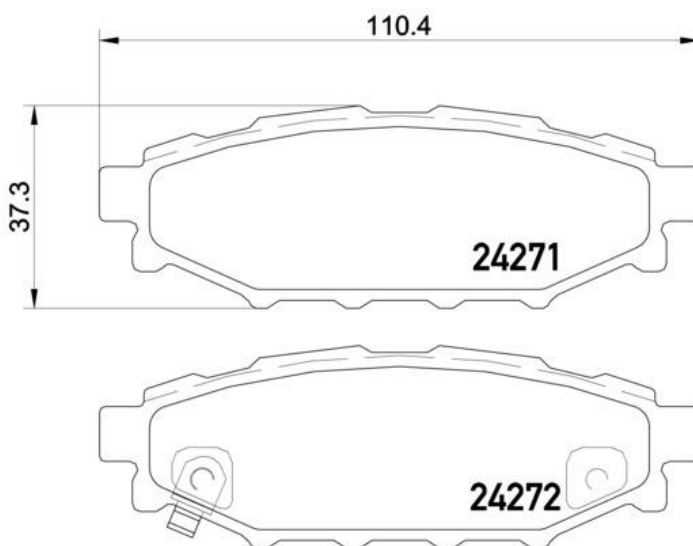

BRAKE PAD

P 78 020

The P 78 020 brake pad is synonymous with reliability

The Brembo brake pad guarantees ultimate safety when braking thanks to the use of more than 100 different compounds, designed according to the type of vehicle and use. Stopping distances reduced to a minimum, maximum driving comfort and silent operation are the most important features of Brembo materials. Brembo brake pads are supplied together with an extensive range of accessories and assembly kits for professional-standard installation.

- ✓ OE-equivalent
- ✓ Brembo quality
- ✓ ECE-R90 certificate
- ✓ Safety
- ✓ Performance
- ✓ Comfort

Technical specifications

EAN code	Axle	Thickness
8020584103746	Rear	15 mm
Width	Height	Braking system
110 mm	37 mm	Akebono
Wear indicator	WVA number	
Acoustic	24271,24272	