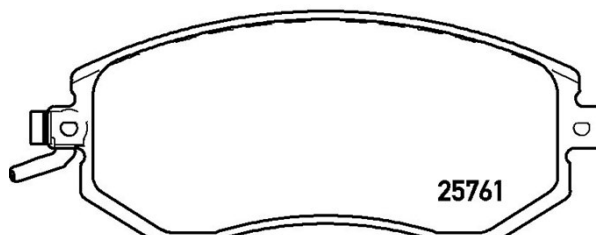

BRAKE PAD

P 78 021

The P 78 021 brake pad is synonymous with reliability

The Brembo brake pad guarantees ultimate safety when braking thanks to the use of more than 100 different compounds, designed according to the type of vehicle and use. Stopping distances reduced to a minimum, maximum driving comfort and silent operation are the most important features of Brembo materials. Brembo brake pads are supplied together with an extensive range of accessories and assembly kits for professional-standard installation.

- ✓ OE-equivalent
- ✓ Brembo quality
- ✓ ECE-R90 certificate
- ✓ Safety
- ✓ Performance
- ✓ Comfort
- ✓ With accessories

Technical specifications

EAN code 8020584111598	Axle Front and rear	Thickness 17 mm
Width 137 mm	Height 57 mm	Braking system Tokico
Wear indicator Acoustic	WVA number 25760,25761	Accessories With accessories