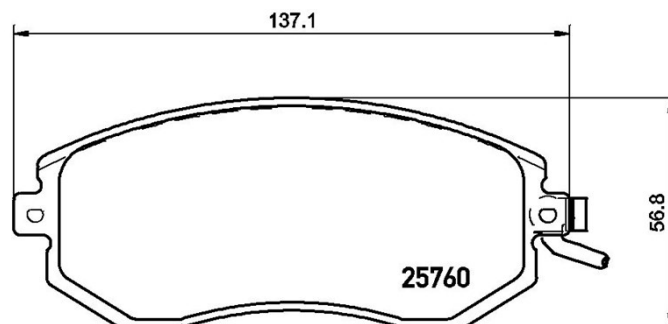

BRAKE PAD

P 78 021

The P 78 021 brake pad is synonymous with reliability

The Brembo brake pad guarantees ultimate safety when braking thanks to the use of more than 100 different compounds, designed according to the type of vehicle and use. Stopping distances reduced to a minimum, maximum driving comfort and silent operation are the most important features of Brembo materials. Brembo brake pads are supplied together with an extensive range of accessories and assembly kits for professional-standard installation.

- ✓ OE-equivalent
- ✓ Brembo quality
- ✓ ECE-R90 certificate
- ✓ Safety
- ✓ Performance
- ✓ Comfort
- ✓ With accessories

Technical specifications

EAN code 8020584111598	Axle Front and rear	Thickness 17 mm
Width 137 mm	Height 57 mm	Braking system Tokico
Wear indicator Acoustic	WVA number 25760,25761	Accessories With accessories