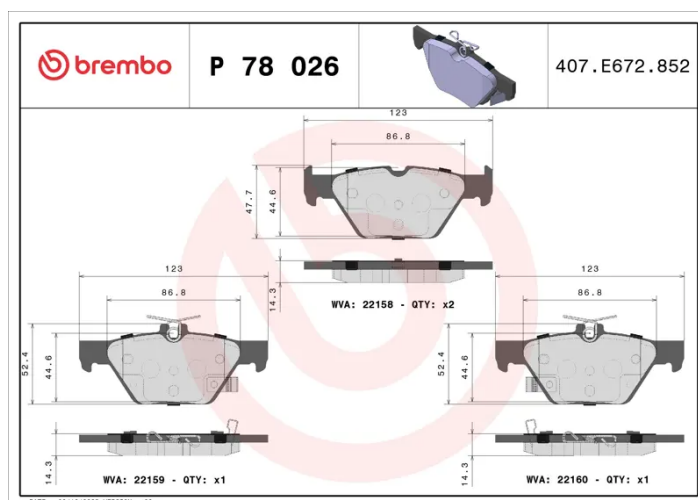

BRAKE PAD

P 78 026

The P 78 026 brake pad is synonymous with reliability

The Brembo brake pad guarantees ultimate safety when braking thanks to the use of more than 100 different compounds, designed according to the type of vehicle and use. Stopping distances reduced to a minimum, maximum driving comfort and silent operation are the most important features of Brembo materials. Brembo brake pads are supplied together with an extensive range of accessories and assembly kits for professional-standard installation.

- ✓ OE-equivalent
- ✓ Brembo quality
- ✓ ECE-R90 certificate
- ✓ Safety
- ✓ Performance
- ✓ Comfort

Technical specifications

EAN code 8020584086971	Axle Rear	Thickness 15 mm
Width 123 mm	Height 48 mm	Braking system Akebono
Wear indicator Acoustic	WVA number 22158,22159,22160	Accessories With anti-squeal shim