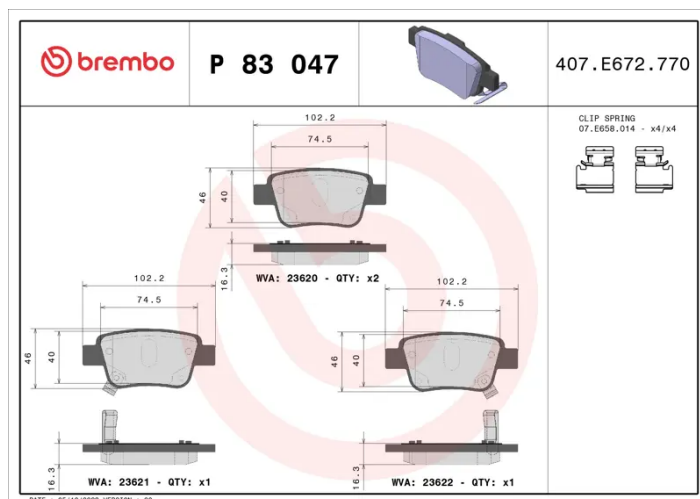

## P 83 047

The P 83 047 brake pad is synonymous with reliability

The Brembo brake pad guarantees ultimate safety when braking thanks to the use of more than 100 different compounds, designed according to the type of vehicle and use. Stopping distances reduced to a minimum, maximum driving comfort and silent operation are the most important features of Brembo materials. Brembo brake pads are supplied together with an extensive range of accessories and assembly kits for professional-standard installation.

### Technical specifications

EAN code <b>8020584057827</b>	Axle <b>Rear</b>	Thickness <b>17 mm</b>
Width <b>102 mm</b>	Height <b>47 mm</b>	Braking system <b>Bosch</b>
Wear indicator <b>Acoustic</b>	WVA number <b>23620,23621,23622</b>	Accessories <b>With piston clip With anti-squeal shim With accessories</b>