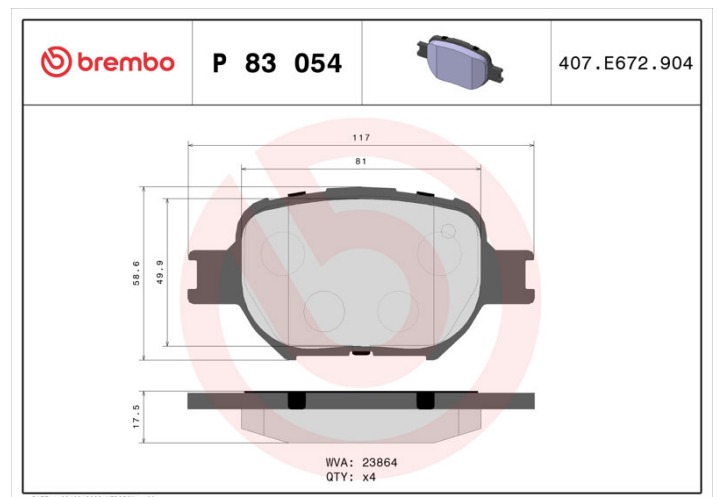

## P 83 054

The P 83 054 brake pad is synonymous with reliability

The Brembo brake pad guarantees ultimate safety when braking thanks to the use of more than 100 different compounds, designed according to the type of vehicle and use. Stopping distances reduced to a minimum, maximum driving comfort and silent operation are the most important features of Brembo materials. Brembo brake pads are supplied together with an extensive range of accessories and assembly kits for professional-standard installation.

### Technical specifications

EAN code	Axle	Thickness
<b>8020584057896</b>	<b>Front</b>	<b>17 mm</b>
Width	Height	Braking system
<b>118 mm</b>	<b>59 mm</b>	<b>Akebono</b>
Wear indicator	WVA number	
<b>Without</b>	<b>23864</b>	