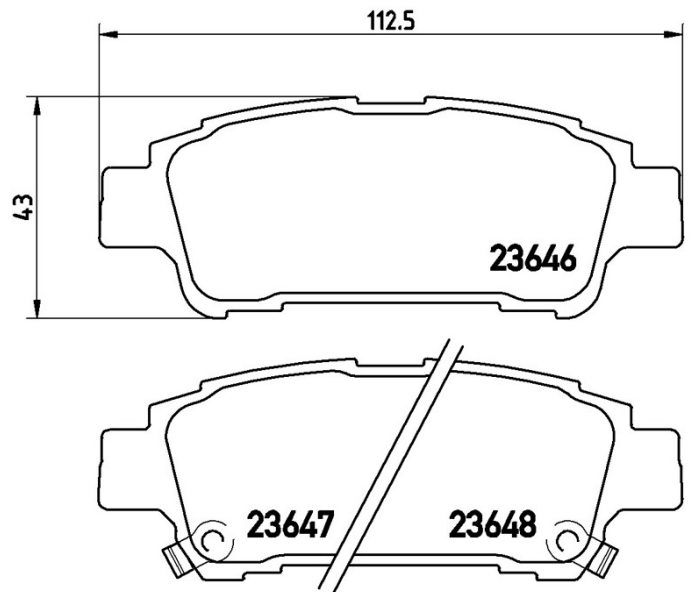

### Technical specifications

EAN code	Axle	Thickness
<b>8020584057919</b>	<b>Rear</b>	<b>16 mm</b>
Width	Height	Braking system
<b>113 mm</b>	<b>43 mm</b>	<b>Sumitomo</b>
Wear indicator	WVA number	
<b>Acoustic</b>	<b>23647,23646,23648</b>	