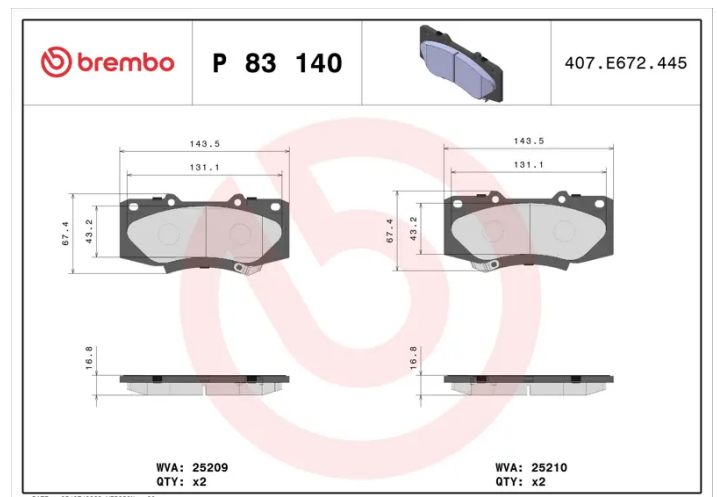

BRAKE PAD

P 83 140

The P 83 140 brake pad is synonymous with reliability

The Brembo brake pad guarantees ultimate safety when braking thanks to the use of more than 100 different compounds, designed according to the type of vehicle and use. Stopping distances reduced to a minimum, maximum driving comfort and silent operation are the most important features of Brembo materials. Brembo brake pads are supplied together with an extensive range of accessories and assembly kits for professional-standard installation.

- ✓ OE-equivalent
- ✓ Brembo quality
- ✓ ECE-R90 certificate
- ✓ Safety
- ✓ Performance
- ✓ Comfort

Technical specifications

| | | |
|-----------------------------------|----------------------------------|---|
| EAN code 8020584103869 | Axle Front | Thickness 17 mm |
| Width 143 mm | Height 67 mm | Braking system Advics |
| Wear indicator Acoustic | WVA number 25209,25210 | Accessories With anti-squeal shim |