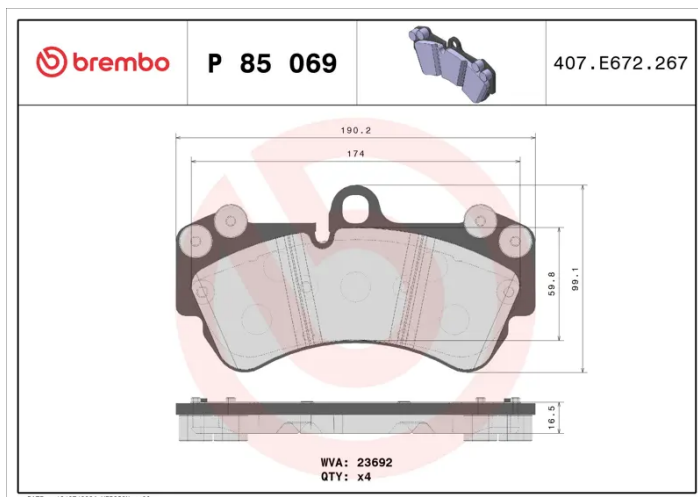

## P 85 069

The P 85 069 brake pad is synonymous with reliability

The Brembo brake pad guarantees ultimate safety when braking thanks to the use of more than 100 different compounds, designed according to the type of vehicle and use. Stopping distances reduced to a minimum, maximum driving comfort and silent operation are the most important features of Brembo materials. Brembo brake pads are supplied together with an extensive range of accessories and assembly kits for professional-standard installation.

### Technical specifications

EAN code <b>8020584058725</b>	Axle <b>Front</b>	Thickness <b>17 mm</b>
Width <b>190 mm</b>	Height <b>99 mm</b>	Braking system <b>Brembo</b>
Wear indicator <b>Prepared for wear indicator</b>	WVA number <b>23692</b>	Accessories <b>With anti-squeal shim With counterweights</b>