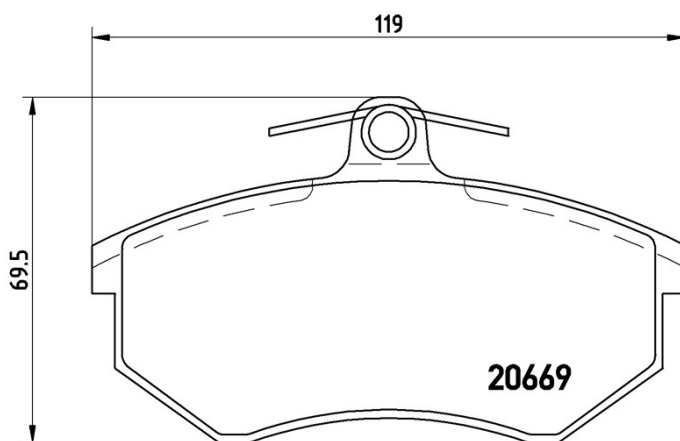

BRAKE PAD

P 85 092

The P 85 092 brake pad is synonymous with reliability

The Brembo brake pad guarantees ultimate safety when braking thanks to the use of more than 100 different compounds, designed according to the type of vehicle and use. Stopping distances reduced to a minimum, maximum driving comfort and silent operation are the most important features of Brembo materials. Brembo brake pads are supplied together with an extensive range of accessories and assembly kits for professional-standard installation.

- ✓ OE-equivalent
- ✓ Brembo quality
- ✓ ECE-R90 certificate
- ✓ Safety
- ✓ Performance
- ✓ Comfort

Technical specifications

EAN code	Axle	Thickness
8020584062418	Front	20 mm
Width	Height	Braking system
119 mm	70 mm	Lucas
Wear indicator	WVA number	Accessories
Without	20669	With brake caliper bolts