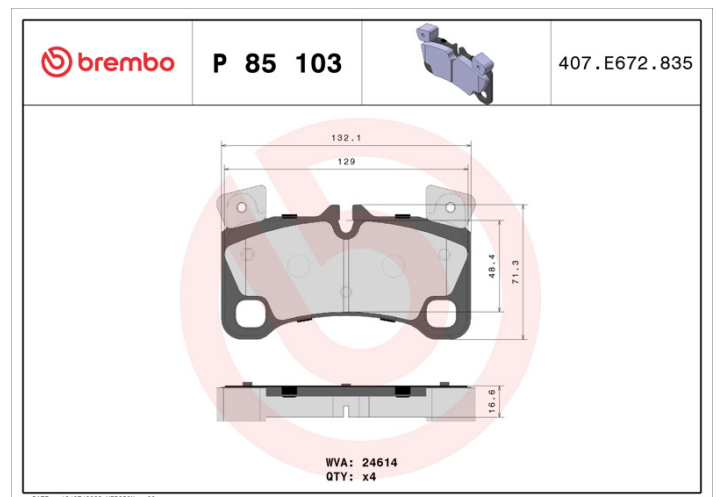

### Technical specifications

EAN code <b>8020584062524</b>	Axle <b>Rear</b>	Thickness <b>17 mm</b>
Width <b>132 mm</b>	Height <b>82 mm</b>	Braking system <b>Brembo</b>
Wear indicator <b>Prepared for wear indicator</b>	WVA number <b>24614</b>	Accessories <b>With counterweights</b>