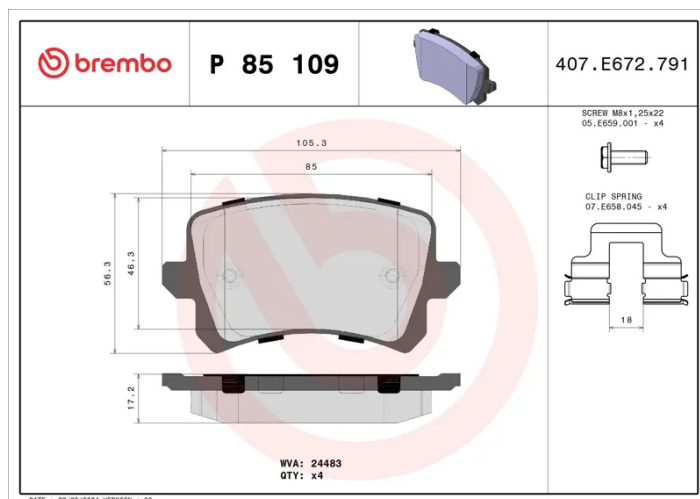

### Technical specifications

EAN code <b>8020584062586</b>	Axle <b>Rear</b>	Thickness <b>17 mm</b>
Width <b>106 mm</b>	Height <b>56 mm</b>	Braking system <b>Lucas</b>
Wear indicator <b>Without</b>	WVA number <b>24483</b>	Accessories <b>With accessories With anti-squeal shim With brake caliper bolts</b>