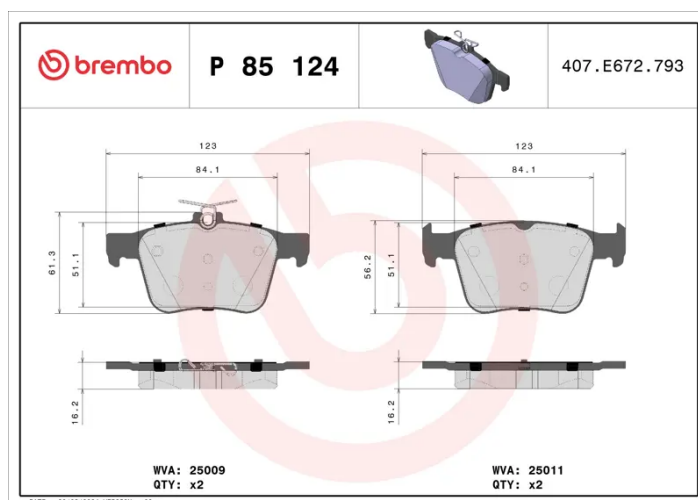

BRAKE PAD

P 85 124

The P 85 124 brake pad is synonymous with reliability

The Brembo brake pad guarantees ultimate safety when braking thanks to the use of more than 100 different compounds, designed according to the type of vehicle and use. Stopping distances reduced to a minimum, maximum driving comfort and silent operation are the most important features of Brembo materials. Brembo brake pads are supplied together with an extensive range of accessories and assembly kits for professional-standard installation.

- ✓ OE-equivalent
- ✓ Brembo quality
- ✓ ECE-R90 certificate
- ✓ Safety
- ✓ Performance
- ✓ Comfort

Technical specifications

EAN code 8020584103975	Axle Rear	Thickness 16 mm
Width 123 mm	Height 56 mm	Braking system Teves
Wear indicator Without	WVA number 25009,25011	Accessories With anti-squeal shim