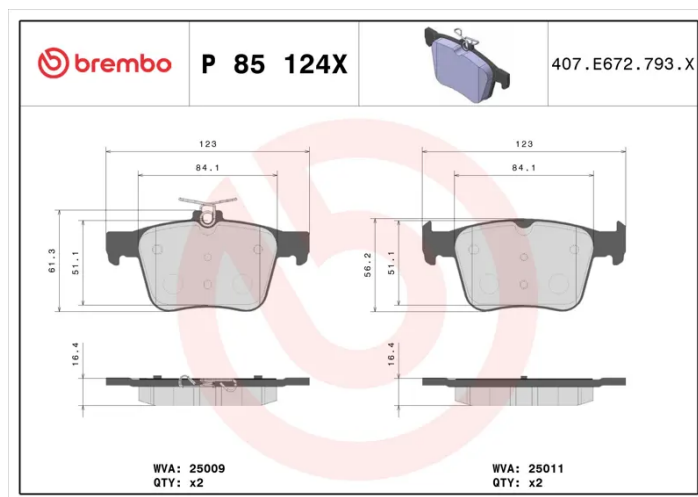

# BRAKE PAD XTRA P 85 124X

The P 85 124X Xtra brake pad is synonymous with reliability

Brembo Xtra brake pads, developed to enhance the advantages of the Xtra and Max discs, are made using the special BRM X L01 compound which consists of more than 30 different components. Compared with the compound used for original-equivalent pads, the new solution assures a higher friction coefficient, which translates to more precise and stable braking, at both high and low temperatures. All this makes for greater driving comfort and improved pedal modularity, without compromising the product's mileage output.

## Technical specifications

EAN code <b>8020584069394</b>	Axle <b>Rear</b>	Thickness <b>16 mm</b>
Width <b>123 mm</b>	Height <b>56 mm</b>	Braking system <b>Teves</b>
Wear indicator <b>Without</b>	WVA number <b>25009,25011</b>	Accessories <b>With anti-squeal shim</b>