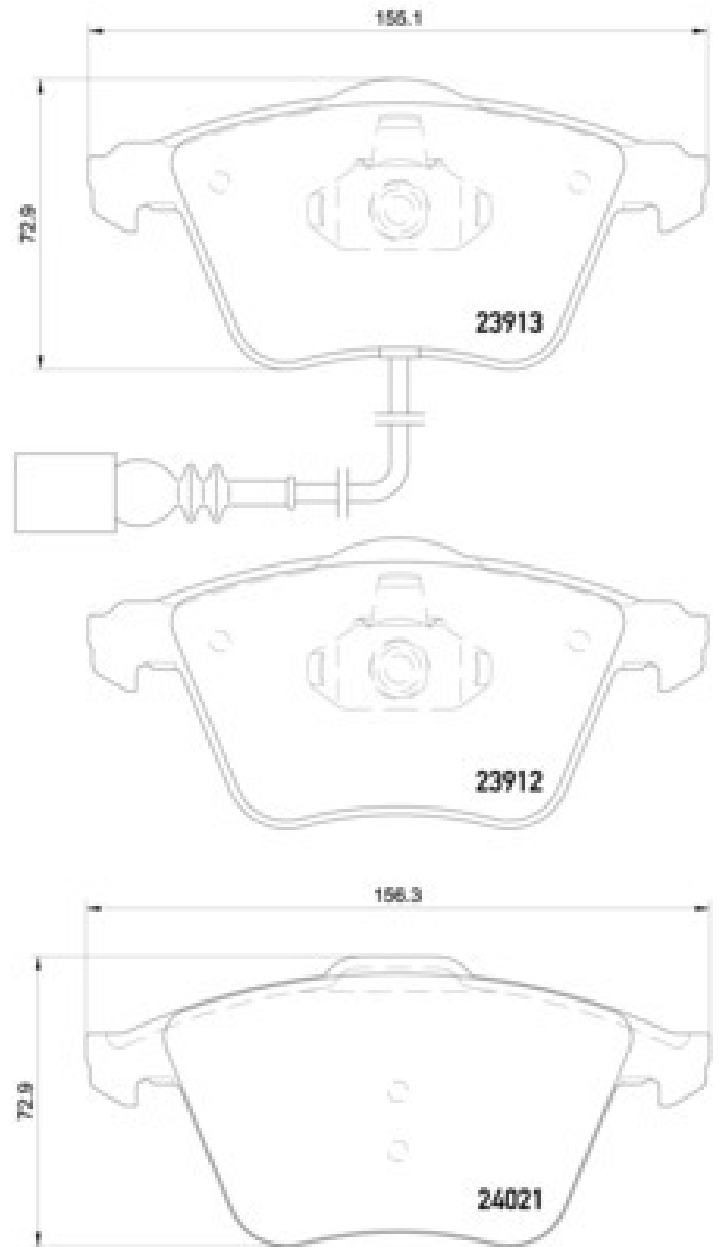

Technical specifications

EAN code
8020584069424

Axle
Front

Thickness
20 mm

Width
155 mm

Height
73 mm

Braking system
Teves

Wear indicator
Electric

WVA number
23912,23913,24021

COMPATIBLE VEHICLES