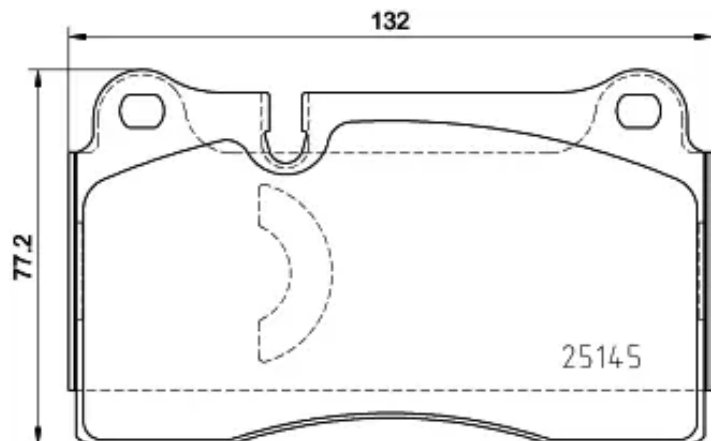

BRAKE PAD

P 85 159

The P 85 159 brake pad is synonymous with reliability

The Brembo brake pad guarantees ultimate safety when braking thanks to the use of more than 100 different compounds, designed according to the type of vehicle and use. Stopping distances reduced to a minimum, maximum driving comfort and silent operation are the most important features of Brembo materials. Brembo brake pads are supplied together with an extensive range of accessories and assembly kits for professional-standard installation.

- ✓ OE-equivalent
- ✓ Brembo quality
- ✓ ECE-R90 certificate
- ✓ Safety
- ✓ Performance
- ✓ Comfort

Technical specifications

EAN code	Axle	Thickness
8020584084724	Front	16 mm
Width	Height	Braking system
132 mm	77 mm	Brembo
Wear indicator	WVA number	Accessories
Prepared for wear indicator	25145	With anti-squeal shim