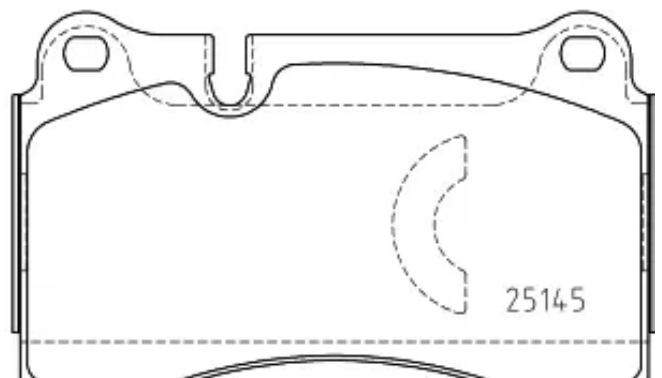

BRAKE PAD

P 85 159

The P 85 159 brake pad is synonymous with reliability

The Brembo brake pad guarantees ultimate safety when braking thanks to the use of more than 100 different compounds, designed according to the type of vehicle and use. Stopping distances reduced to a minimum, maximum driving comfort and silent operation are the most important features of Brembo materials. Brembo brake pads are supplied together with an extensive range of accessories and assembly kits for professional-standard installation.

- ✓ OE-equivalent
- ✓ Brembo quality
- ✓ ECE-R90 certificate
- ✓ Safety
- ✓ Performance
- ✓ Comfort

Technical specifications

EAN code	Axle	Thickness
8020584084724	Front	16 mm
Width	Height	Braking system
132 mm	77 mm	Brembo
Wear indicator	WVA number	Accessories
Prepared for wear indicator	25145	With anti-squeal shim