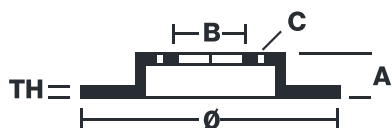

SPORT | TY3 BRAKE DISC

59.E114.37

The **59.E114.37** brake disc is synonymous with reliability

Type-3 slotting used to distinguish the Brembo SPORT | TY3 brake disc is widely used in professional motorsports. It therefore offers superior initial response with excellent release characteristics, improving braking performance while giving the vehicle an aggressive appearance. The Brembo logo on the braking surface adds an exclusive and unique touch to the vehicle. The SPORT | TY3 brake discs are plug-and-play since they replace OE discs directly.

- ✓ OE-equivalent
- ✓ Brembo quality
- ✓ ECE-R90 certificate
- ✓ Safety
- ✓ Performance
- ✓ Comfort
- ✓ Sports driving
- ✓ Sparty look

Technical specifications

Diameter	Thickness (TH)	Height (A)
312 mm	25 mm	58 mm
Number of holes (C)	Brake disc type	Centering
5	Solid	65 mm
Min. thickness	Tightening torque	Axle
22,8 mm	120 Nm	Front
Units per box	EAN code	
1	8020584605080	

	59.E114.37	DIMENSIONI: 312 x 25mm
		MIN TH: 22mm
		WEIGHT: 6,9kg

Date: 2011/2023 | Version: 3.00