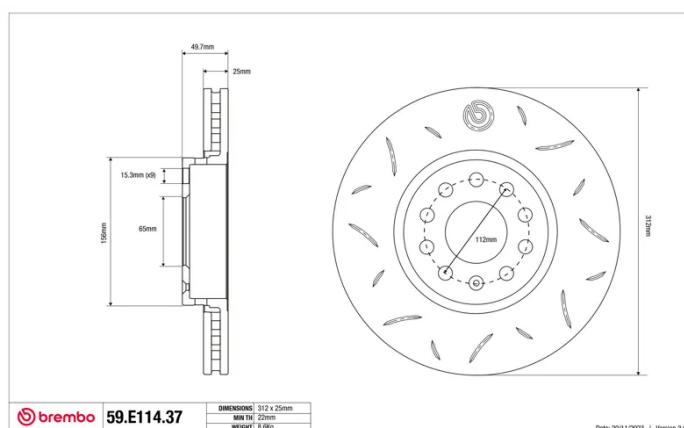

SPORT | TY3 BRAKE DISC

59.E114.37

The **59.E114.37** brake disc is synonymous with reliability

Type-3 slotting used to distinguish the Brembo SPORT | TY3 brake disc is widely used in professional motorsports. It therefore offers superior initial response with excellent release characteristics, improving braking performance while giving the vehicle an aggressive appearance. The Brembo logo on the braking surface adds an exclusive and unique touch to the vehicle. The SPORT | TY3 brake discs are plug-and-play since they replace OE discs directly.

- ✓ OE-equivalent
- ✓ Brembo quality
- ✓ ECE-R90 certificate
- ✓ Safety
- ✓ Performance
- ✓ Comfort
- ✓ Sports driving
- ✓ Sparty look

Technical specifications

Diameter	Thickness (TH)	Height (A)
312 mm	25 mm	58 mm
Number of holes (C)	Brake disc type	Centering
5	Solid	65 mm
Min. thickness	Tightening torque	Axle
22,8 mm	120 Nm	Front
Units per box	EAN code	
1	8020584605080	

	59.E114.37	DIMENSIONI: 312 x 25mm
		MIN TH: 22mm
		WEIGHT: 6,9kg

Date: 2011/2023 | Version: 3.00