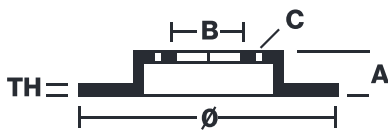

SPORT | TY3 BRAKE DISC

59.E114.46

The 59.E114.46 brake disc is synonymous with reliability

Type-3 slotting used to distinguish the Brembo SPORT | TY3 brake disc is widely used in professional motorsports. It therefore offers superior initial response with excellent release characteristics, improving braking performance while giving the vehicle an aggressive appearance. The Brembo logo on the braking surface adds an exclusive and unique touch to the vehicle. The SPORT | TY3 brake discs are plug-and-play since they replace OE discs directly.

- ✓ OE-equivalent
- ✓ Brembo quality
- ✓ ECE-R90 certificate
- ✓ Safety
- ✓ Performance
- ✓ Comfort
- ✓ Sports driving
- ✓ Sparty look

Technical specifications

Diameter	Thickness (TH)	Height (A)
345 mm	29,5 mm	52 mm
Number of holes (C)	Brake disc type	Centering
5	Solid	68 mm
Min. thickness	Tightening torque	Axle
28,2 mm	120 Nm	Front
Units per box	EAN code	
1	8020584605172	