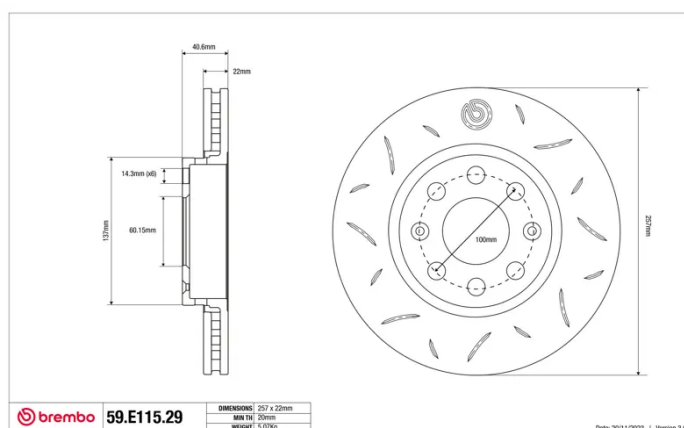

SPORT | TY3 BRAKE DISC

59.E115.29

The 59.E115.29 brake disc is synonymous with reliability

Type-3 slotting used to distinguish the Brembo SPORT | TY3 brake disc is widely used in professional motorsports. It therefore offers superior initial response with excellent release characteristics, improving braking performance while giving the vehicle an aggressive appearance. The Brembo logo on the braking surface adds an exclusive and unique touch to the vehicle. The SPORT | TY3 brake discs are plug-and-play since they replace OE discs directly.

- ✓ OE-equivalent
- ✓ Brembo quality
- ✓ ECE-R90 certificate
- ✓ Safety
- ✓ Performance
- ✓ Comfort
- ✓ Sports driving
- ✓ Sparty look

Technical specifications

Diameter	Thickness (TH)	Height (A)
257 mm	22 mm	41 mm
Number of holes (C)	Brake disc type	Centering
4	Solid	60 mm
Min. thickness	Tightening torque	Axle
20,5 mm	98 Nm	Front
Units per box	EAN code	
1	8020584606025	

brembo 59.E115.29

DIMENSIONI	257 x 22mm
MIN TH	20mm
WEIGHT	5.07kg

Date: 2011/2023 | Version: 3.00