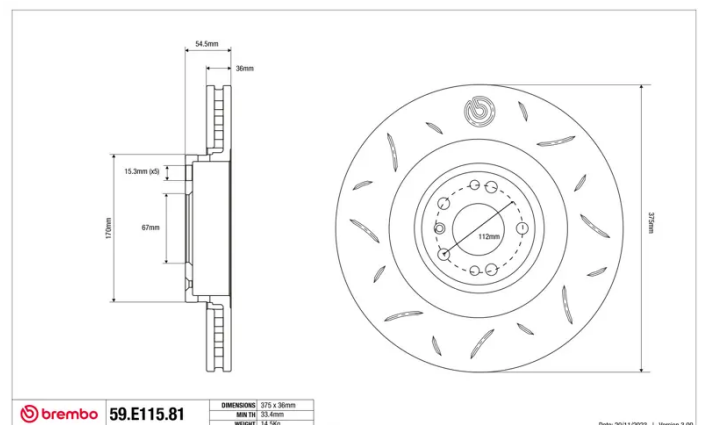

SPORT | TY3 BRAKE DISC

59.E115.81

The 59.E115.81 brake disc is synonymous with reliability

Type-3 slotting used to distinguish the Brembo SPORT | TY3 brake disc is widely used in professional motorsports. It therefore offers superior initial response with excellent release characteristics, improving braking performance while giving the vehicle an aggressive appearance. The Brembo logo on the braking surface adds an exclusive and unique touch to the vehicle. The SPORT | TY3 brake discs are plug-and-play since they replace OE discs directly.

- ✓ OE-equivalent
- ✓ Brembo quality
- ✓ ECE-R90 certificate
- ✓ Safety
- ✓ Performance
- ✓ Comfort
- ✓ Sports driving
- ✓ Sparty look

Technical specifications

Diameter	Thickness (TH)	Height (A)
375 mm	36 mm	55 mm
Number of holes (C)	Brake disc type	Centering
5	Solid	67 mm
Min. thickness	Axle	
33,4 mm	Front	
Units per box	EAN code	
1	8020584606551	

59.E115.81

DIMENSIONI	375 x 36mm
MIN TH	33,4mm
WEIGHT	14,3kg

Date: 2011/2023 | Version: 3.00