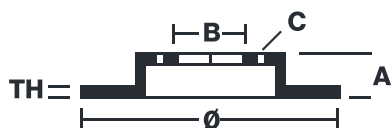

SPORT | TY3 BRAKE DISC

59.E115.95

The 59.E115.95 brake disc is synonymous with reliability

Type-3 slotting used to distinguish the Brembo SPORT | TY3 brake disc is widely used in professional motorsports. It therefore offers superior initial response with excellent release characteristics, improving braking performance while giving the vehicle an aggressive appearance. The Brembo logo on the braking surface adds an exclusive and unique touch to the vehicle. The SPORT | TY3 brake discs are plug-and-play since they replace OE discs directly.

- ✓ OE-equivalent
- ✓ Brembo quality
- ✓ ECE-R90 certificate
- ✓ Safety
- ✓ Performance
- ✓ Comfort
- ✓ Sports driving
- ✓ Sparty look

Technical specifications

Diameter	Thickness (TH)	Height (A)
290 mm	18 mm	64 mm
Number of holes (C)	Brake disc type	Centering
5	Solid	58 mm
Min. thickness	Axle	
16 mm	Rear	
Units per box	EAN code	
0	8020584606698	

brembo 59.E115.95

DIMENSIONS	290.7 x 18mm
MIN TH	16mm
WEIGHT	6.14kg

Date: 2011/2023 | Version: 3.00