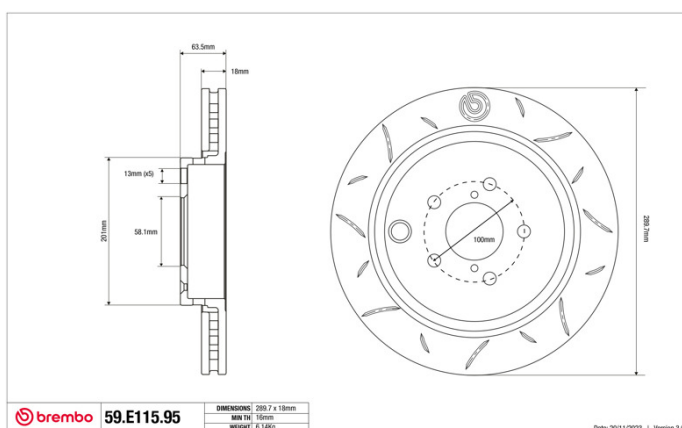

SPORT | TY3 BRAKE DISC

59.E115.95

The 59.E115.95 brake disc is synonymous with reliability

Type-3 slotting used to distinguish the Brembo SPORT | TY3 brake disc is widely used in professional motorsports. It therefore offers superior initial response with excellent release characteristics, improving braking performance while giving the vehicle an aggressive appearance. The Brembo logo on the braking surface adds an exclusive and unique touch to the vehicle. The SPORT | TY3 brake discs are plug-and-play since they replace OE discs directly.

- ✓ OE-equivalent
- ✓ Brembo quality
- ✓ ECE-R90 certificate
- ✓ Safety
- ✓ Performance
- ✓ Comfort
- ✓ Sports driving
- ✓ Sparty look

Technical specifications

Diameter	Thickness (TH)	Height (A)
290 mm	18 mm	64 mm
Number of holes (C)	Brake disc type	Centering
5	Solid	58 mm
Min. thickness	Axle	
16 mm	Rear	
Units per box	EAN code	
0	8020584606698	

brembo 59.E115.95

DIMENSIONS	290.7 x 18mm
MIN TH	16mm
WEIGHT	6.14kg

Date: 2011/2023 | Version: 3.00