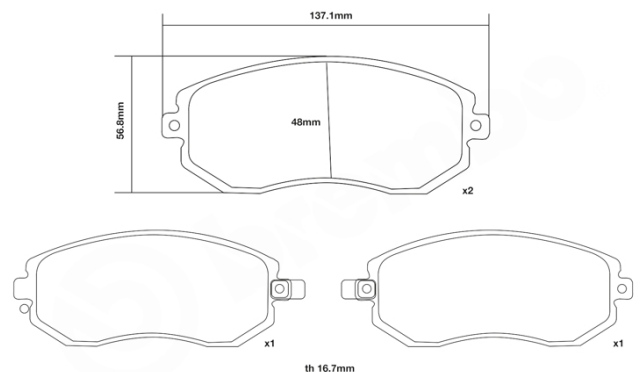

- ✓ OE-equivalent
- ✓ Brembo quality
- ✓ ECE-R90 certificate
- ✓ Safety
- ✓ Performance
- ✓ Comfort
- ✓ Sports driving
- ✓ Sporty look

Technical specifications

Width
137 mm

Thickness
17 mm

WVA number
25760,25761

Axle
Front

EAN code
8020584602560

COMPATIBLE VEHICLES