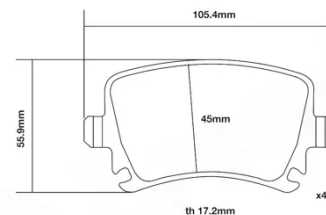

- ✓ OE-equivalent
- ✓ Brembo quality
- ✓ ECE-R90 certificate
- ✓ Safety
- ✓ Performance
- ✓ Comfort
- ✓ Sports driving
- ✓ Sporty look

Technical specifications

Width
105 mm

Thickness
17 mm

Wear indicator
Prepared for wear indicator

WVA number
23914

Axle
Rear

EAN code
8020584602935

COMPATIBLE VEHICLES