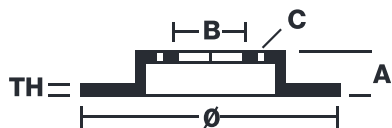

# 168B407D6

The 168B407D6 brake disc is synonymous with reliability

- ✓ OE-equivalent
- ✓ Brembo quality
- ✓ Safety
- ✓ Performance
- ✓ Durability
- ✓ Sports driving

## Technical specifications

Diameter Ø	Thickness (TH)	Number of holes
<b>305 mm</b>	<b>5 mm</b>	<b>5</b>
Hole diameter	Centering (B)	Brake disc type
<b>14 mm</b>	<b>181 mm</b>	<b>Fixed</b>
Surface width	Holes fixing (C)	
	<b>14 mm</b>	
Units per box		
<b>1</b>		