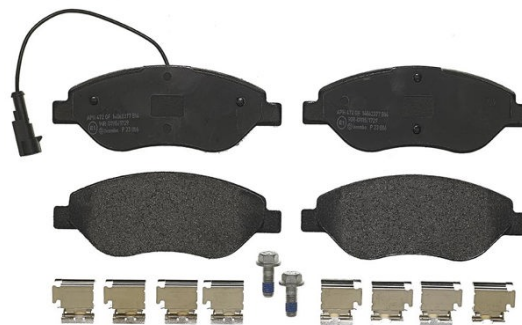

BRAKE PAD

P 23 086

The P 23 086 brake pad is synonymous with reliability

The Brembo brake pad guarantees ultimate safety when braking thanks to the use of more than 100 different compounds, designed according to the type of vehicle and use. Stopping distances reduced to a minimum, maximum driving comfort and silent operation are the most important features of Brembo materials. Brembo brake pads are supplied together with an extensive range of accessories and assembly kits for professional-standard installation.

- ✓ OE-equivalent
- ✓ Brembo quality
- ✓ ECE-R90 certificate
- ✓ Safety
- ✓ Performance
- ✓ Comfort
- ✓ With accessories

Technical specifications

EAN code Thickness
8020584051566 **18 mm**

Width Height
151 mm **58 mm**

Wear indicator WVA number
Electric **23711,23712**

Braking system
Bosch

Accessories
With accessories