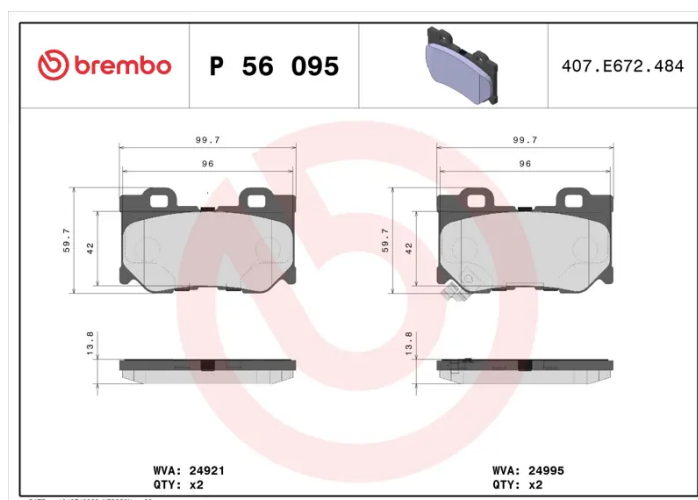

BRAKE PAD

P 56 095

The P 56 095 brake pad is synonymous with reliability

The Brembo brake pad guarantees ultimate safety when braking thanks to the use of more than 100 different compounds, designed according to the type of vehicle and use. Stopping distances reduced to a minimum, maximum driving comfort and silent operation are the most important features of Brembo materials. Brembo brake pads are supplied together with an extensive range of accessories and assembly kits for professional-standard installation.

- ✓ OE-equivalent
- ✓ Brembo quality
- ✓ ECE-R90 certificate
- ✓ Safety
- ✓ Performance
- ✓ Comfort

Technical specifications

EAN code 8020584108857	Axle Rear	Thickness 14 mm
Width 100 mm	Height 59 mm	Braking system Akebono
Wear indicator Acoustic	WVA number 24995,24921	Accessories With anti-squeal shim