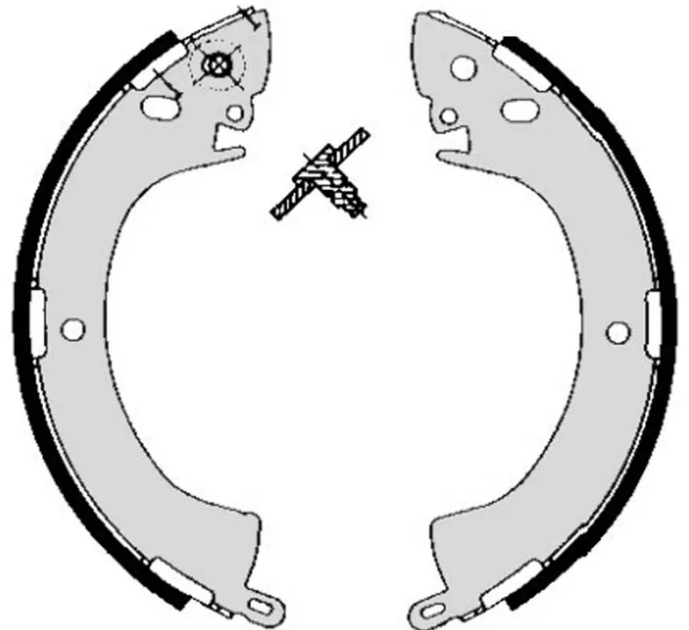

SHOE

S 54 506

The S 54 506 brake shoe is synonymous with reliability

Brembo brake shoes of original equipment quality guarantee the safe and reliable performance of your drum braking system. All Brembo brake shoes are accompanied by a ECE-R90 homologation certificate.

- ✓ OE-equivalent
- ✓ Brembo quality
- ✓ ECE-R90 certificate
- ✓ Safety
- ✓ Durability

Technical specifications

EAN code
8432509642399

Rear

Diameter
254 mm

Width
52 mm

Braking system
Akebono

COMPATIBLE VEHICLES