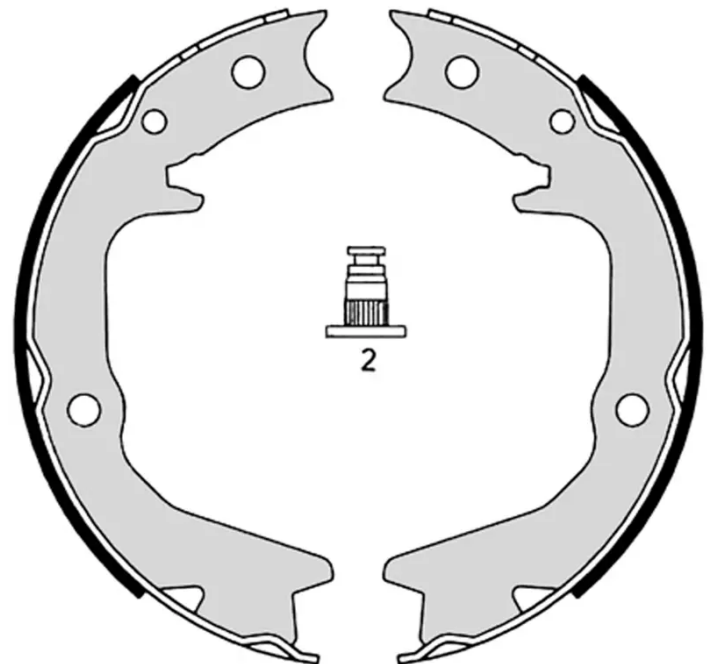

### Technical specifications

EAN code  
8432509642344

Rear

Diameter  
167 mm

Width  
32 mm

Type  
Parking brake

COMPATIBLE VEHICLES