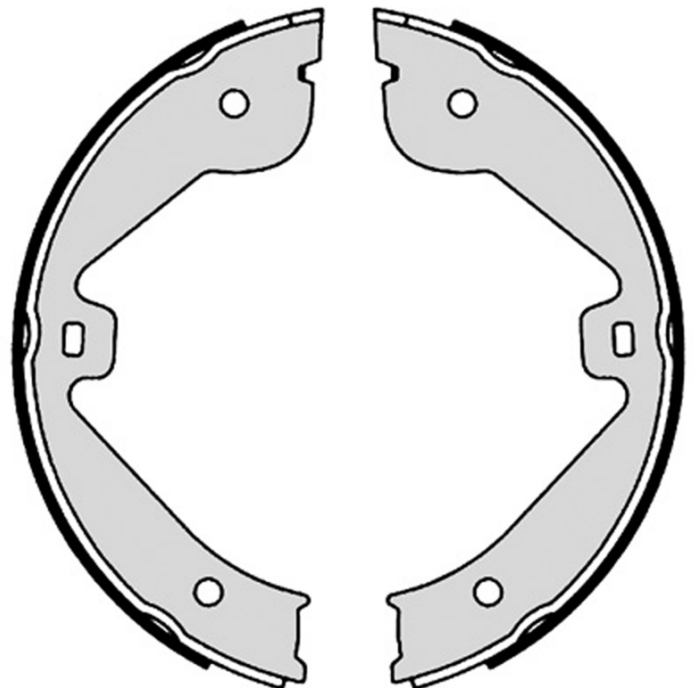

## S 85 536

The S 85 536 brake shoe is synonymous with reliability

Brembo brake shoes of original equipment quality guarantee the safe and reliable performance of your drum braking system. All Brembo brake shoes are accompanied by a ECE-R90 homologation certificate.

### Technical specifications

EAN code  
8432509644928

Rear

Diameter  
210 mm

Width  
30 mm

Braking system  
ATE

Type  
Parking brake