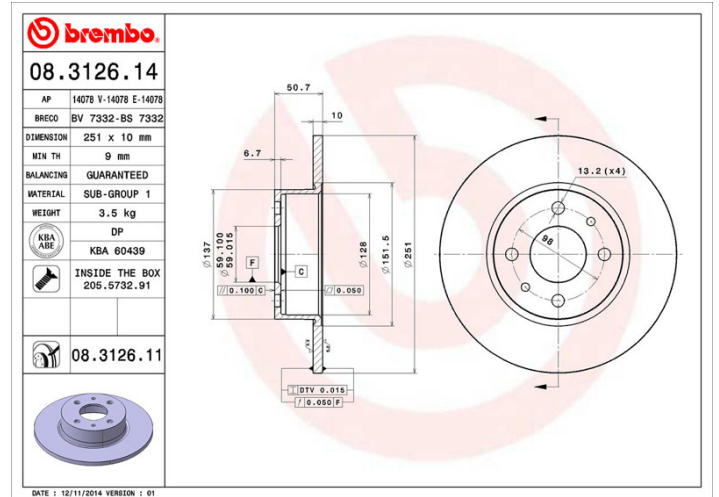

### Technical specifications

EAN code  
**8020584012758**

Axle  
**Rear**

Diameter  $\varnothing$   
**251 mm**

Thickness (TH)  
**10 mm**

Height (A)  
**51 mm**

Number of holes (C)  
**4**

Brake disc type  
**Solid**

Centering (B)  
**59 mm**

Min. thickness  
**9 mm**

Tightening torque  
**98 Nm**

**COMPATIBLE VEHICLES**