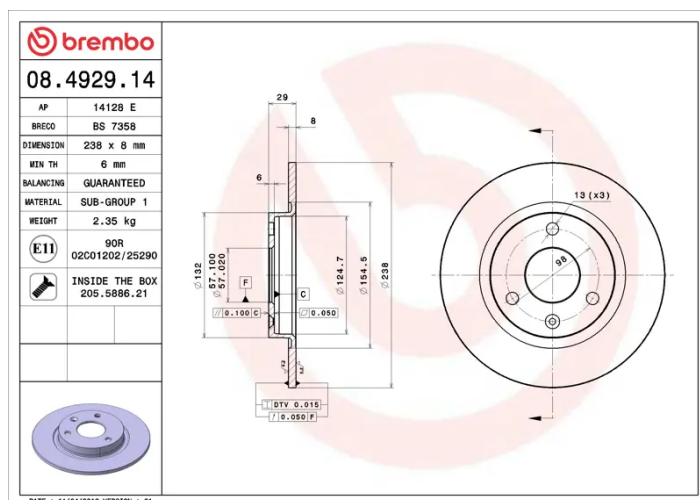

### Technical specifications

EAN code  
**8020584012321**

Axle  
**Front**

Diameter  $\varnothing$   
**238 mm**

Thickness (TH)  
**8 mm**

Height (A)  
**29 mm**

Number of holes (C)  
**3**

Brake disc type  
**Solid**

Centering (B)  
**57 mm**

Min. thickness  
**6 mm**

Tightening torque  
**90 Nm**

COMPATIBLE VEHICLES