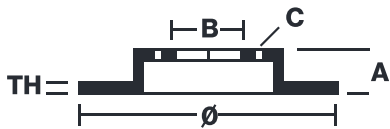

Technical specifications

EAN code
8020584011225

Axle
Front and rear

Diameter Ø
240 mm

Thickness (TH)
11 mm

Height (A)
40 mm

Number of holes (C)
4

Brake disc type
Solid

Centering (B)
59 mm

Min. thickness
9,2 mm

Tightening torque
98 Nm