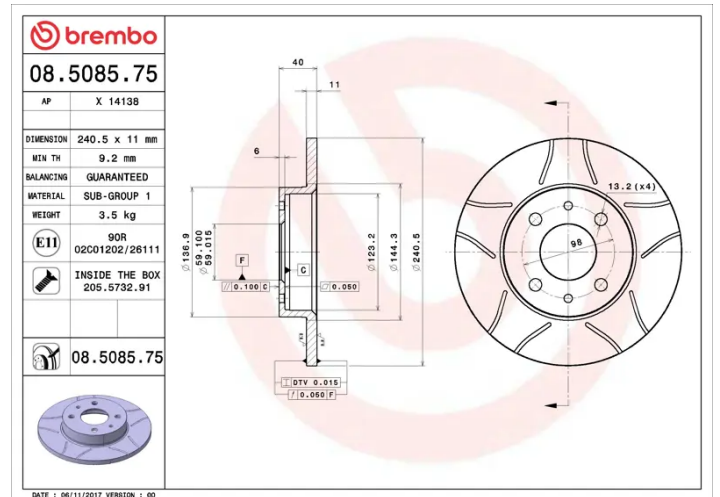

### Technical specifications

EAN code  
**8020584011225**

Axle  
**Front and rear**

Diameter Ø  
**240 mm**

Thickness (TH)  
**11 mm**

Height (A)  
**40 mm**

Number of holes (C)  
**4**

Brake disc type  
**Solid**

Centering (B)  
**59 mm**

Min. thickness  
**9,2 mm**

Tightening torque  
**98 Nm**

COMPATIBLE VEHICLES