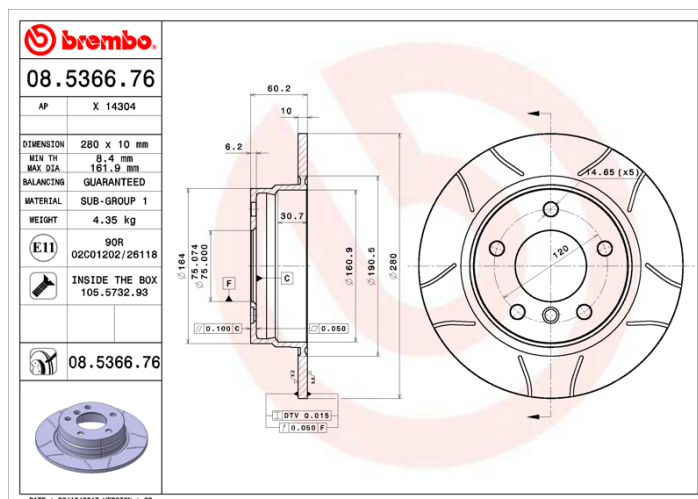

- ✓ Brembo quality
- ✓ ECE-R90 certificate
- ✓ Performance
- ✓ Sports driving
- ✓ Sporty look
- ✓ Anti-corrosion
- ✓ Fastening screws

Technical specifications

EAN code
8020584015209

Axle
Rear

Diameter Ø
280 mm

Thickness (TH)
10 mm

Height (A)
60 mm

Number of holes (C)
5

Brake disc type
Solid

Centering (B)
75 mm

Min. thickness
8,4 mm

Tightening torque
120 Nm

COMPATIBLE VEHICLES