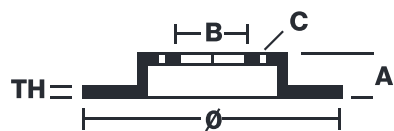

BRAKE DISC

08.9364.20

The **08.9364.20** brake disc is synonymous with reliability

The Brembo brake disc is fully interchangeable with an Original Equipment brake disc. The control of the entire production cycle allows Brembo to offer brake discs with outstanding performance levels, reliability, durability and comfort in all conditions of use. All Brembo brake discs are accompanied by the ECE-R90 homologation.

- ✓ OE-equivalent
- ✓ Brembo quality
- ✓ ECE-R90 certificate
- ✓ Safety

Technical specifications

EAN code
8020584936429

Axle
Rear

Diameter Ø
278 mm

Thickness (TH)
12 mm

Height (A)
43 mm

Number of holes (C)
5