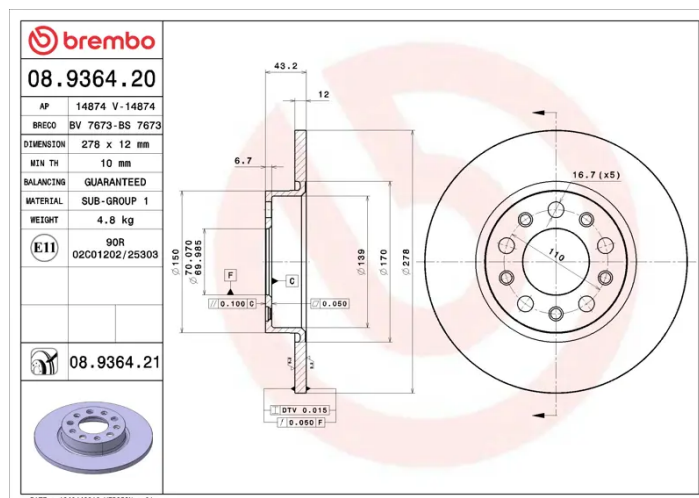

- ✓ OE-equivalent
- ✓ Brembo quality
- ✓ ECE-R90 certificate
- ✓ Safety

Technical specifications

EAN code
8020584936429

Axle
Rear

Diameter Ø
278 mm

Thickness (TH)
12 mm

Height (A)
43 mm

Number of holes (C)
5

Brake disc type
Solid

Centering (B)
70 mm

Min. thickness
10 mm

Tightening torque
120 Nm

COMPATIBLE VEHICLES

COMPATIBLE OE PART NUMBERS

51767377 ALFA ROMEO

51767378 ALFA ROMEO