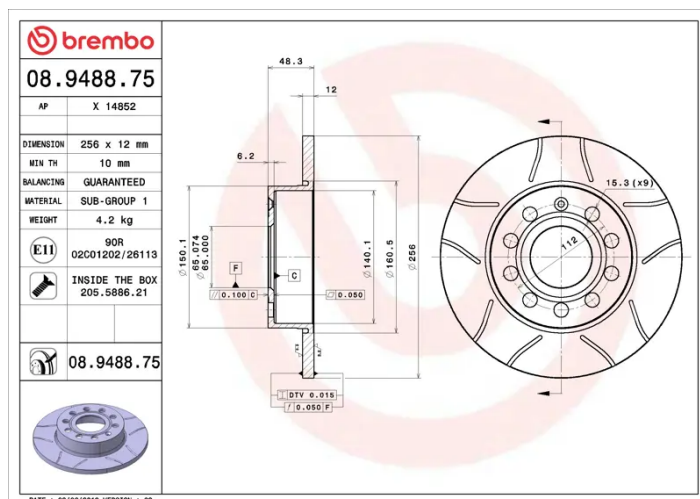

- ✓ Brembo quality
- ✓ ECE-R90 certificate
- ✓ Performance
- ✓ Sports driving
- ✓ Sporty look
- ✓ Anti-corrosion
- ✓ Fastening screws

Technical specifications

EAN code
8020584236710

Axle
Rear

Diameter Ø
256 mm

Thickness (TH)
12 mm

Height (A)
48 mm

Number of holes (C)
5

Brake disc type
Solid

Centering (B)
65 mm

Min. thickness
10 mm

Tightening torque
120 Nm

COMPATIBLE VEHICLES