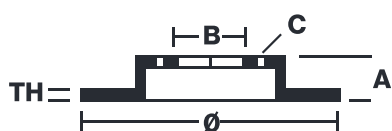

BRAKE DISC MAX

08.9488.75

The 08.9488.75 Max brake disc is synonymous with reliability

The Brembo Max brake disc features grooves on the braking surface. The special shape of the grooves generates greater fading resistance and constant renewal of friction material, quickly restoring optimum braking conditions. The UV paint completes the sporty look.

- ✓ Brembo quality
- ✓ ECE-R90 certificate
- ✓ Performance
- ✓ Sports driving
- ✓ Sporty look
- ✓ Anti-corrosion
- ✓ Fastening screws

Technical specifications

EAN code
8020584236710

Axle
Rear

Diameter Ø
256 mm