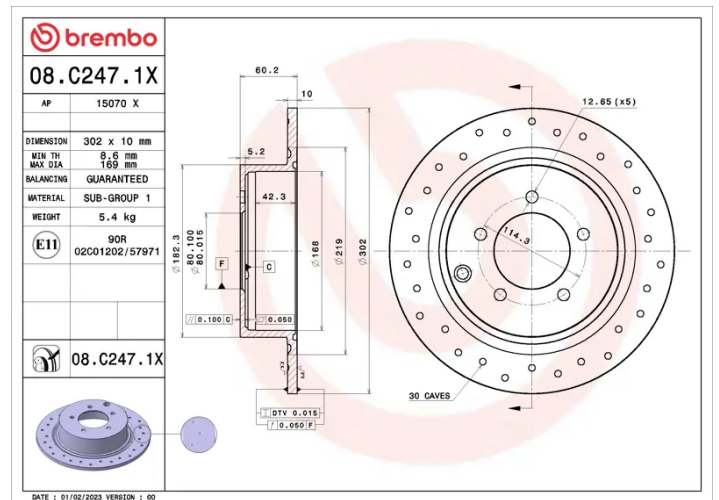

### Technical specifications

EAN code  
**8020584322772**

Axle  
**Rear**

Diameter Ø  
**302 mm**

Thickness (TH)  
**10 mm**

Height (A)  
**60,2 mm**

Number of holes (C)  
**5**

Brake disc type  
**Solid**

Centering (B)  
**80,1 mm**

Min. thickness  
**8,6 mm**