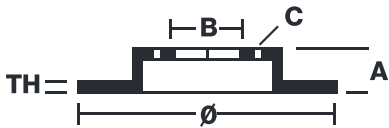

Technical specifications