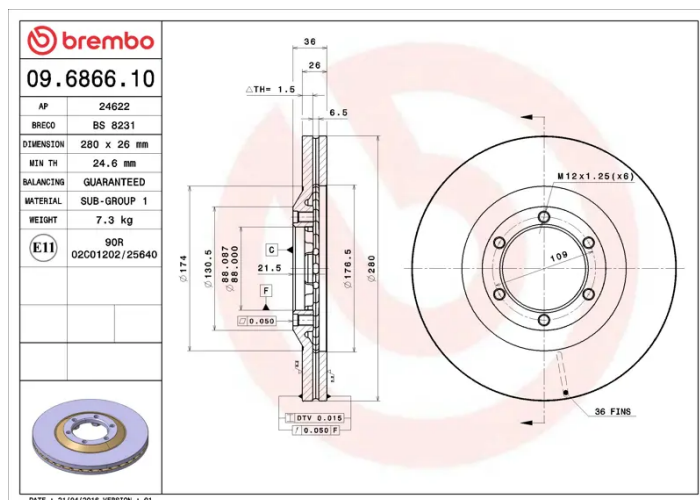

### Technical specifications

EAN code  
**8020584686614**

Axle  
**Front**

Diameter Ø  
**280** mm

Thickness (TH)  
**26** mm

Height (A)  
**36** mm

Number of holes (C)  
**6**

Brake disc type  
**Ventilated**

Centering (B)  
**88** mm

Min. thickness  
**24,6** mm

Tightening torque  
**118** Nm

COMPATIBLE VEHICLES