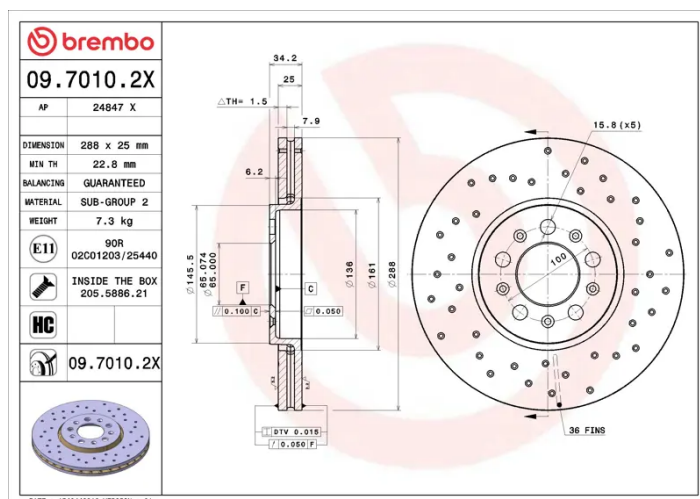

### Technical specifications

EAN code  
**8020584212455**

Axle  
**Front**

Diameter Ø  
**288 mm**

Thickness (TH)  
**25 mm**

Height (A)  
**34 mm**

Number of holes (C)  
**5**

Brake disc type  
**Ventilated**

Centering (B)  
**65 mm**

Min. thickness  
**22,8 mm**

Tightening torque  
**120 Nm**

COMPATIBLE VEHICLES