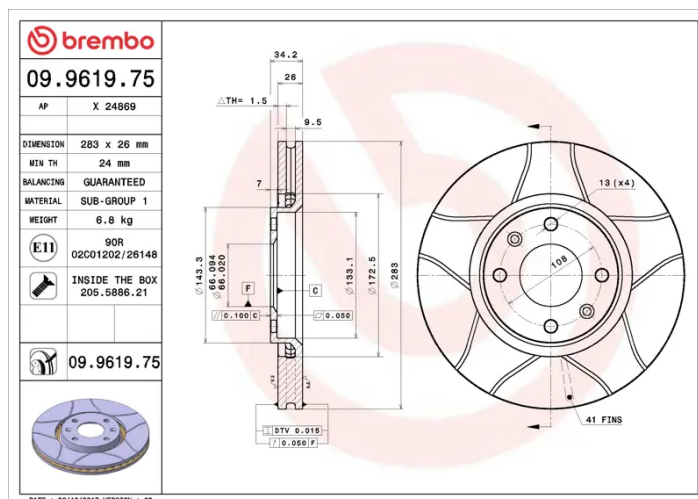

- ✓ Brembo quality
- ✓ ECE-R90 certificate
- ✓ Performance
- ✓ Sports driving
- ✓ Sporty look
- ✓ Anti-corrosion
- ✓ Fastening screws

Technical specifications

EAN code
8020584023990

Axle
Front

Diameter Ø
283 mm

Thickness (TH)
26 mm

Height (A)
34 mm

Number of holes (C)
4

Brake disc type
Ventilated

Centering (B)
66 mm

Min. thickness
24 mm

Tightening torque
90 Nm

COMPATIBLE VEHICLES