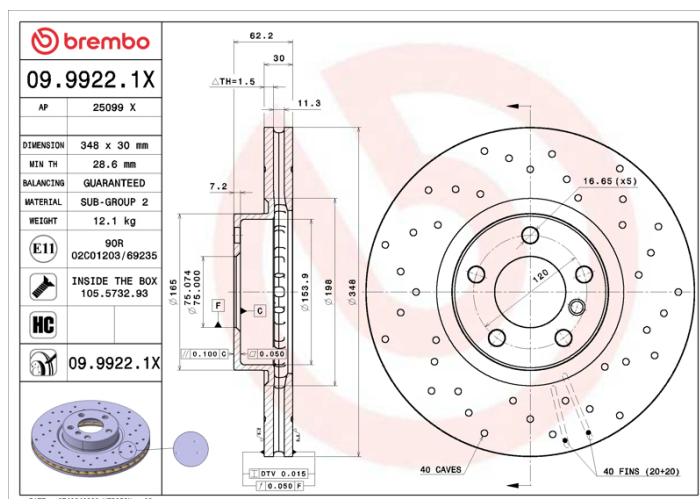

### Technical specifications

EAN code  
**8020584324509**

Axle  
**Front**

Diameter Ø  
**348 mm**

Thickness (TH)  
**30 mm**

Height (A)  
**62,2 mm**

Number of holes (C)  
**5**

Brake disc type  
**Ventilated**

Centering (B)  
**75,5 mm**

Min. thickness  
**28,6 mm**

COMPATIBLE VEHICLES