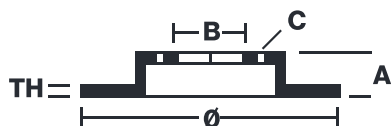

Technical specifications

EAN code	Axle	Diameter $\varnothing$
-	Rear	320 mm
Thickness (TH)	Height (A)	Number of holes (C)
20 mm	78 mm	5
Brake disc type	Centering (B)	Min. thickness
Ventilated	75 mm	18,4 mm
Tightening torque		
140 Nm		

COMPATIBLE VEHICLES