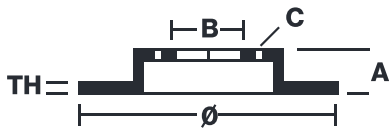

BRAKE DISC XTRA

09.A404.1X

The 09.A404.1X Xtra brake disc is synonymous with reliability

The Brembo Xtra brake disc features holes on the braking surface. The holes are designed to improve the cooling of the braking system, to generate greater fading resistance and grip in the initial stages of braking. The sports look is also enhanced by the presence of the UV paint.

- ✓ Brembo quality
- ✓ ECE-R90 certificate
- ✓ Performance
- ✓ Sports driving
- ✓ Sporty look
- ✓ High carbon
- ✓ Anti-corrosion

Technical specifications

EAN code
8020584324516

Axle
Front

Diameter \varnothing
345 mm