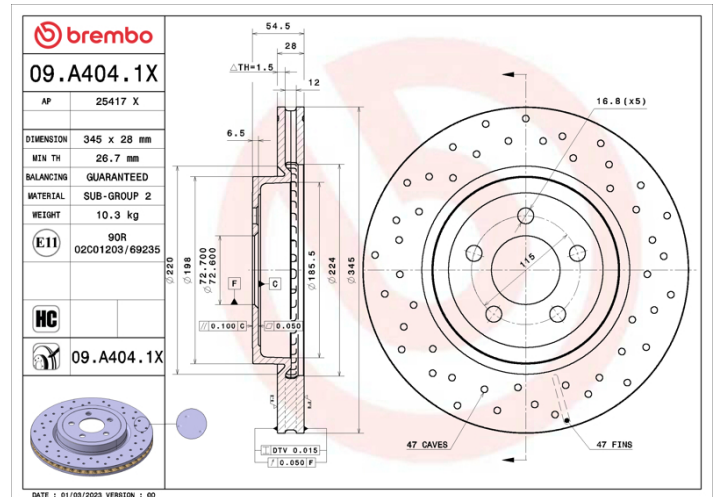

- ✓ Brembo quality
- ✓ ECE-R90 certificate
- ✓ Performance
- ✓ Sports driving
- ✓ Sporty look
- ✓ High carbon
- ✓ Anti-corrosion

Technical specifications

EAN code
8020584324516

Axle
Front

Diameter \varnothing
345 mm

Thickness (TH)
28 mm

Height (A)
54,5 mm

Number of holes (C)
5

Brake disc type
Ventilated

Centering (B)
72,6 mm

Min. thickness
26,7 mm

COMPATIBLE VEHICLES

COMPATIBLE OE PART NUMBERS