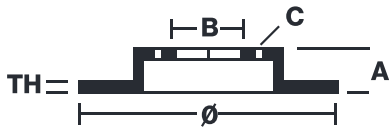

Technical specifications

EAN code	Axle	Diameter Ø
-	Rear	300 mm
Thickness (TH)	Height (A)	Number of holes (C)
20 mm	66 mm	5
Brake disc type	Centering (B)	Min. thickness
Ventilated	75 mm	18,4 mm

COMPATIBLE VEHICLES