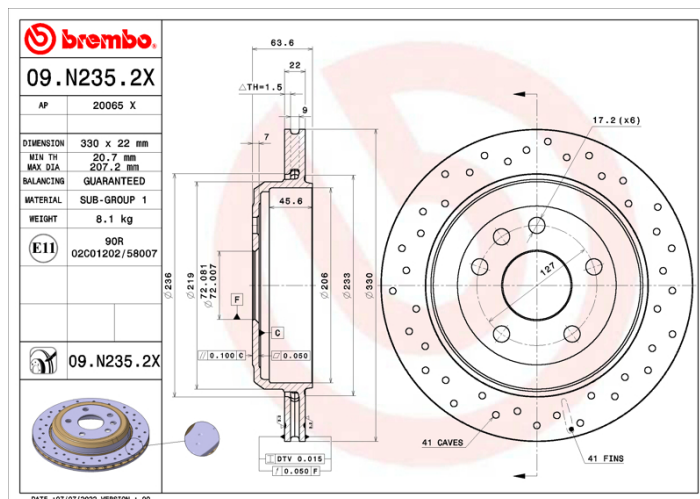

- ✓ Brembo quality
- ✓ ECE-R90 certificate
- ✓ Performance
- ✓ Sports driving
- ✓ Sporty look
- ✓ Anti-corrosion

Technical specifications

EAN code
8020584320273

Axle
Rear

Diameter Ø
330 mm

Thickness (TH)
22 mm

Height (A)
63,6 mm

Number of holes (C)
6

Brake disc type
Ventilated

Centering (B)
72 mm

Min. thickness
20,7 mm

COMPATIBLE VEHICLES

COMPATIBLE OE PART NUMBERS

68035022AB DODGE