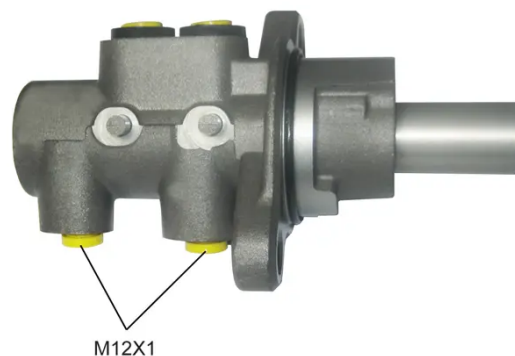

CLUTCH MASTER CYLINDER M 59 075

The M 59 075 brake master cylinder is synonymous with reliability

For the braking system to work well, all the components of the brake master cylinder must meet the highest standards of quality and strength. All Brembo brake master cylinders are subjected to complete in-line checks which guarantee conformity to the strictest standards.

- ✓ OE-equivalent
- ✓ Brembo quality
- ✓ Safety
- ✓ Durability
- ✓ Durability test
- ✓ Tightness test
- ✓ Burst test

Technical specifications

EAN code
8432509664797

Axle

Threading
12 X 1 (2)

Braking system
Bosch