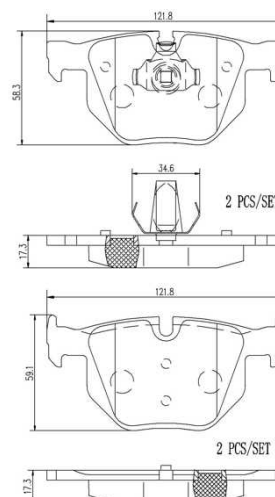

- ✓ OE-equivalent
- ✓ Brembo quality
- ✓ Safety
- ✓ Comfort
- ✓ Durability
- ✓ Dust reduction
- ✓ With accessories

Technical specifications

EAN code 8020584087978	Axle Rear	Thickness 17 mm
Width 122 mm	Height 58 mm	Braking system Teves
Wear indicator Prepared for wear indicator	WVA number 23732,23447	Accessories With anti-squeal shim With piston clip