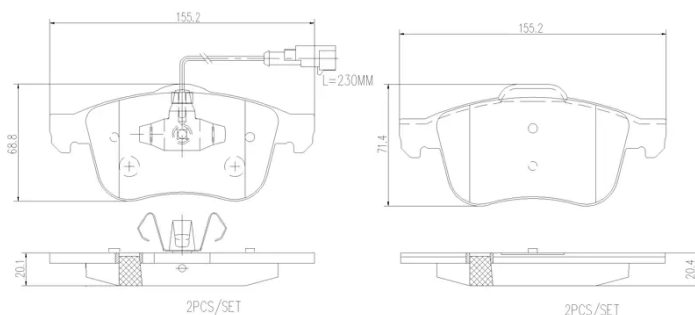

- ✓ OE-equivalent
- ✓ Brembo quality
- ✓ Safety
- ✓ Comfort
- ✓ Durability
- ✓ Dust reduction
- ✓ With accessories

Technical specifications

EAN code 8020584121368	Axle Front	Thickness 20 mm
Width 155 mm	Height 69 mm	Braking system Teves
Wear indicator Electric	WVA number 24340,25239	Accessories With anti-squeal shim With accessories With piston clip